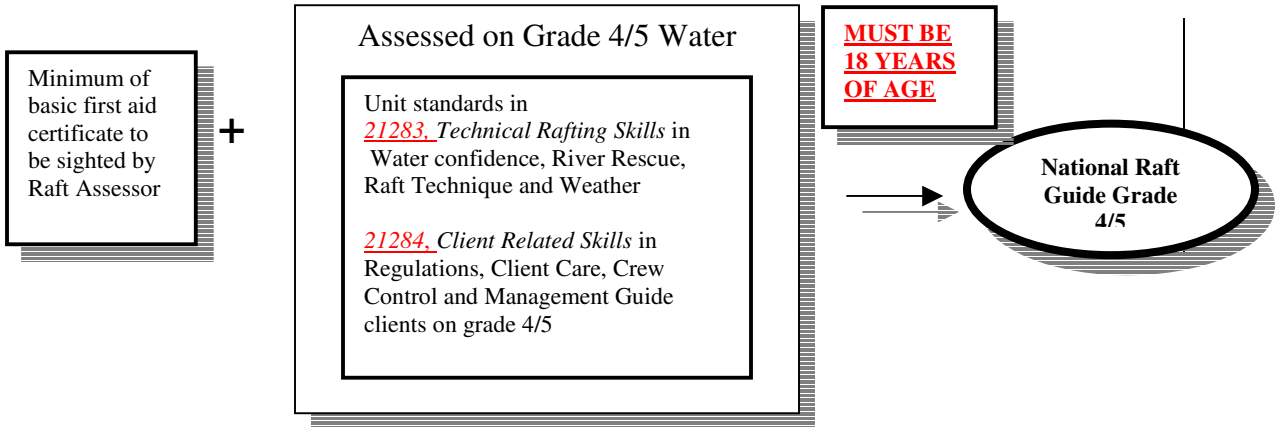

**MUST BE
18 YEARS
OF AGE**

**National Senior
Raft Guide
Grade 3**

National Raft Guide Award Grade 4/5

National Senior Raft Guide Grade 4/5