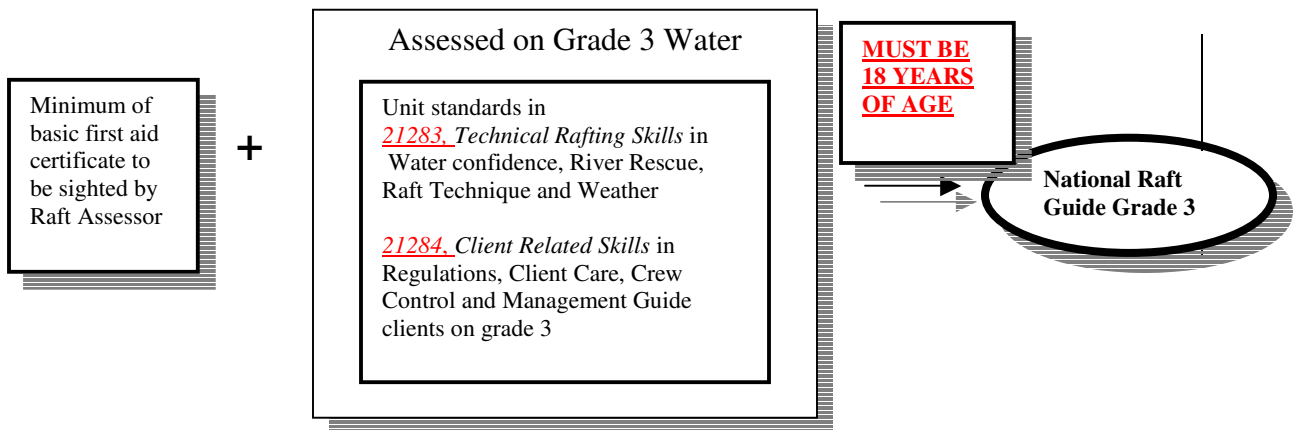

## National Senior Raft Guide Grade 3

**MUST BE  
18 YEARS  
OF AGE**

**National Senior  
Raft Guide  
Grade 3**